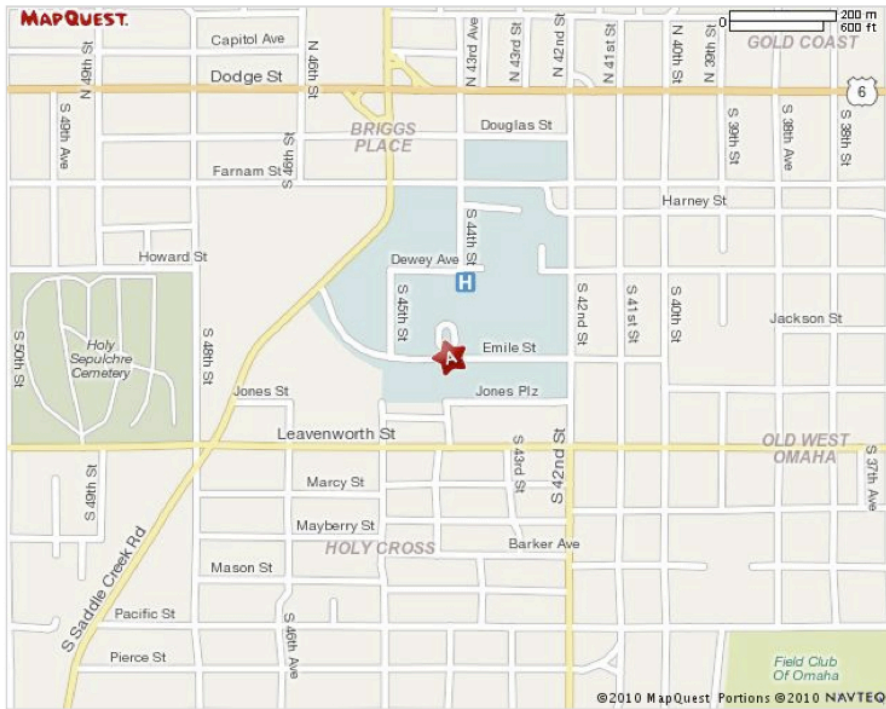

Directions to the University of Nebraska Medical Center (UNMC)

4400 Emile (pronounced Emily) Street
 Omaha, NE 68198

The campus is shaded in light blue on the map below.

Directions to the Center for Advanced Surgical Technology (CAST)

The Center for Advanced Surgical Technology is located on the second floor of Swanson Hall on the UNMC campus. Please park in the Patient/Visitor Parking Structure (denoted by a blue star on the map below). Exit on the northwest side of the structure to find a courtyard. Look for a cluster of light, terra cotta benches, which are directly in front of the glass doors of CAST (denoted by a red star on the map below). Please ring the bell located to the right of the door.