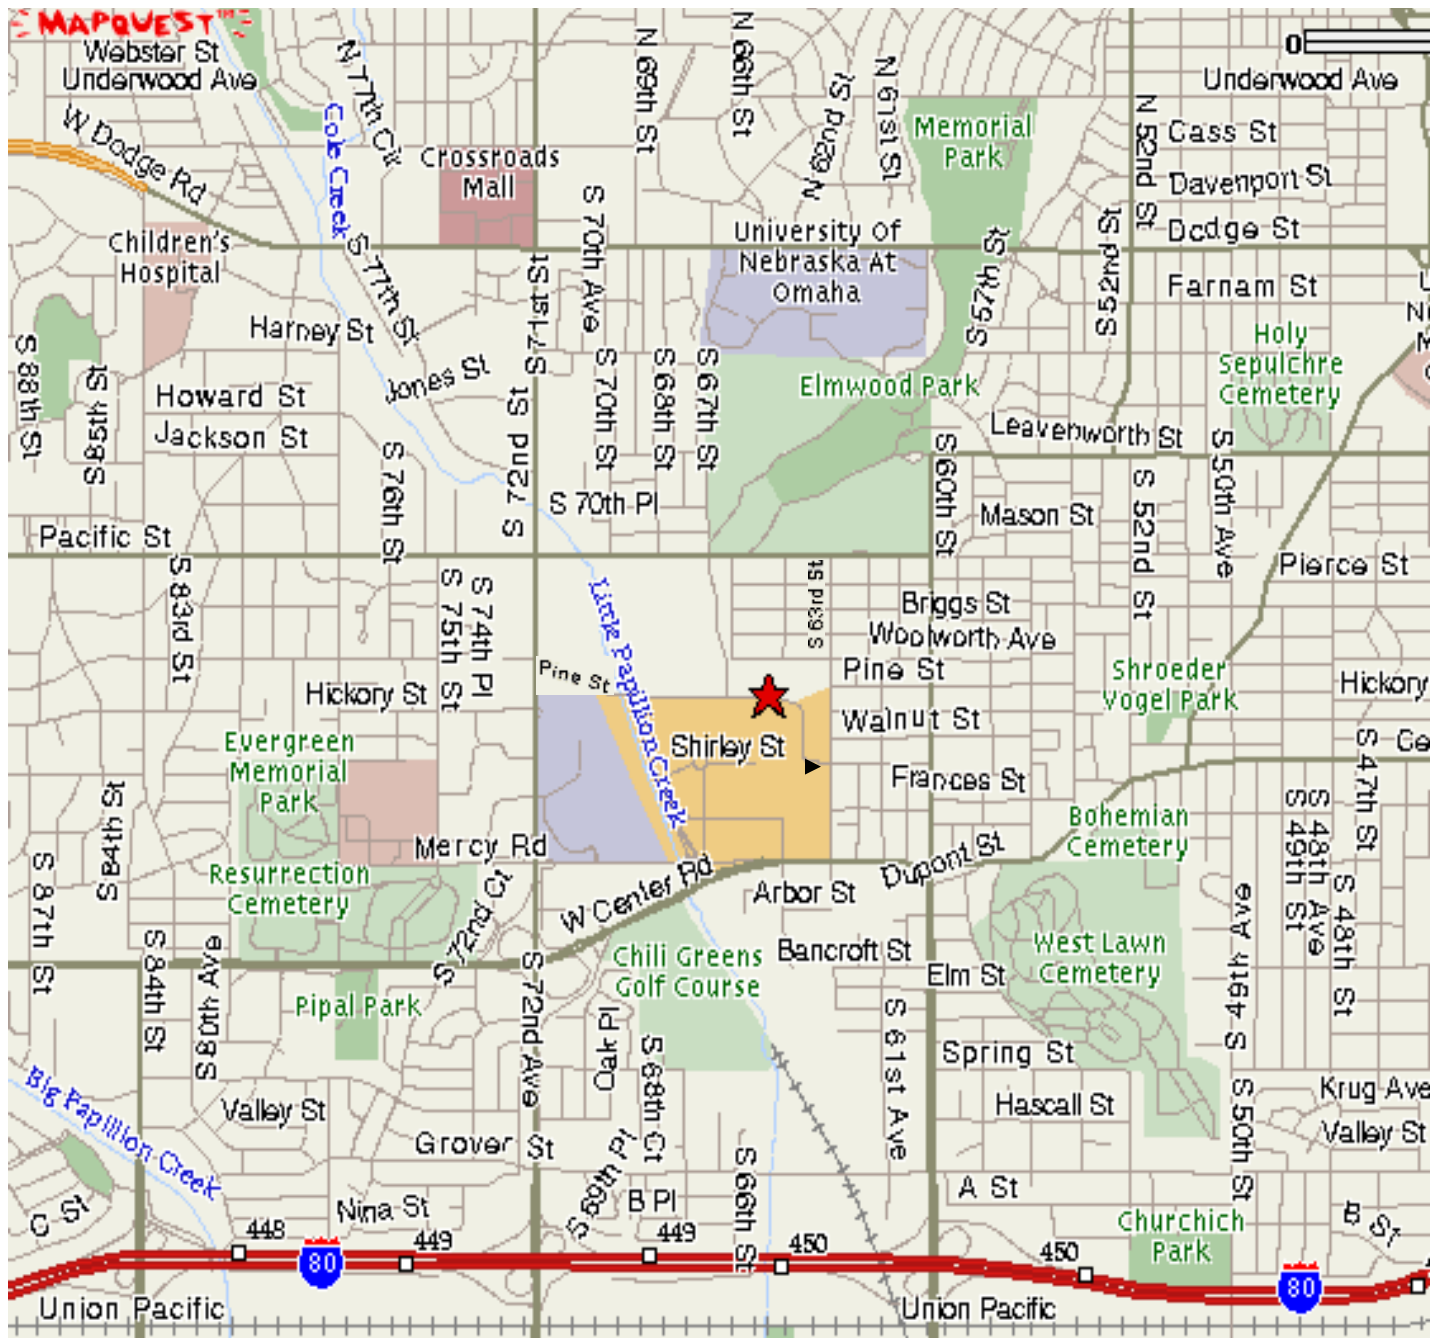

# UNMC State Science Meet Registration and Check-in 4:00 to 4:30 p.m. June 11, 2009

The Scott Residence Hall is located at 6510 Pine Street between 72<sup>nd</sup> and 63<sup>rd</sup> streets, and between Pacific and Center streets. The Scott Residence Hall is a large, four story building and is adjacent to the Scott Conference Center.

**See other side for map of area**

MAPQUEST

Webster St  
Underwood Ave

W Dodge Rd

Children's Hospital

Harney St

Howard St

Jackson St

Pacific St

S 88th St

S 85th St

S 83rd St

S 81st St

S 79th St

S 77th St

S 75th St

S 58th St

S 56th St

S 54th St

S 52nd St

S 50th St

S 48th St

S 46th St

S 44th St