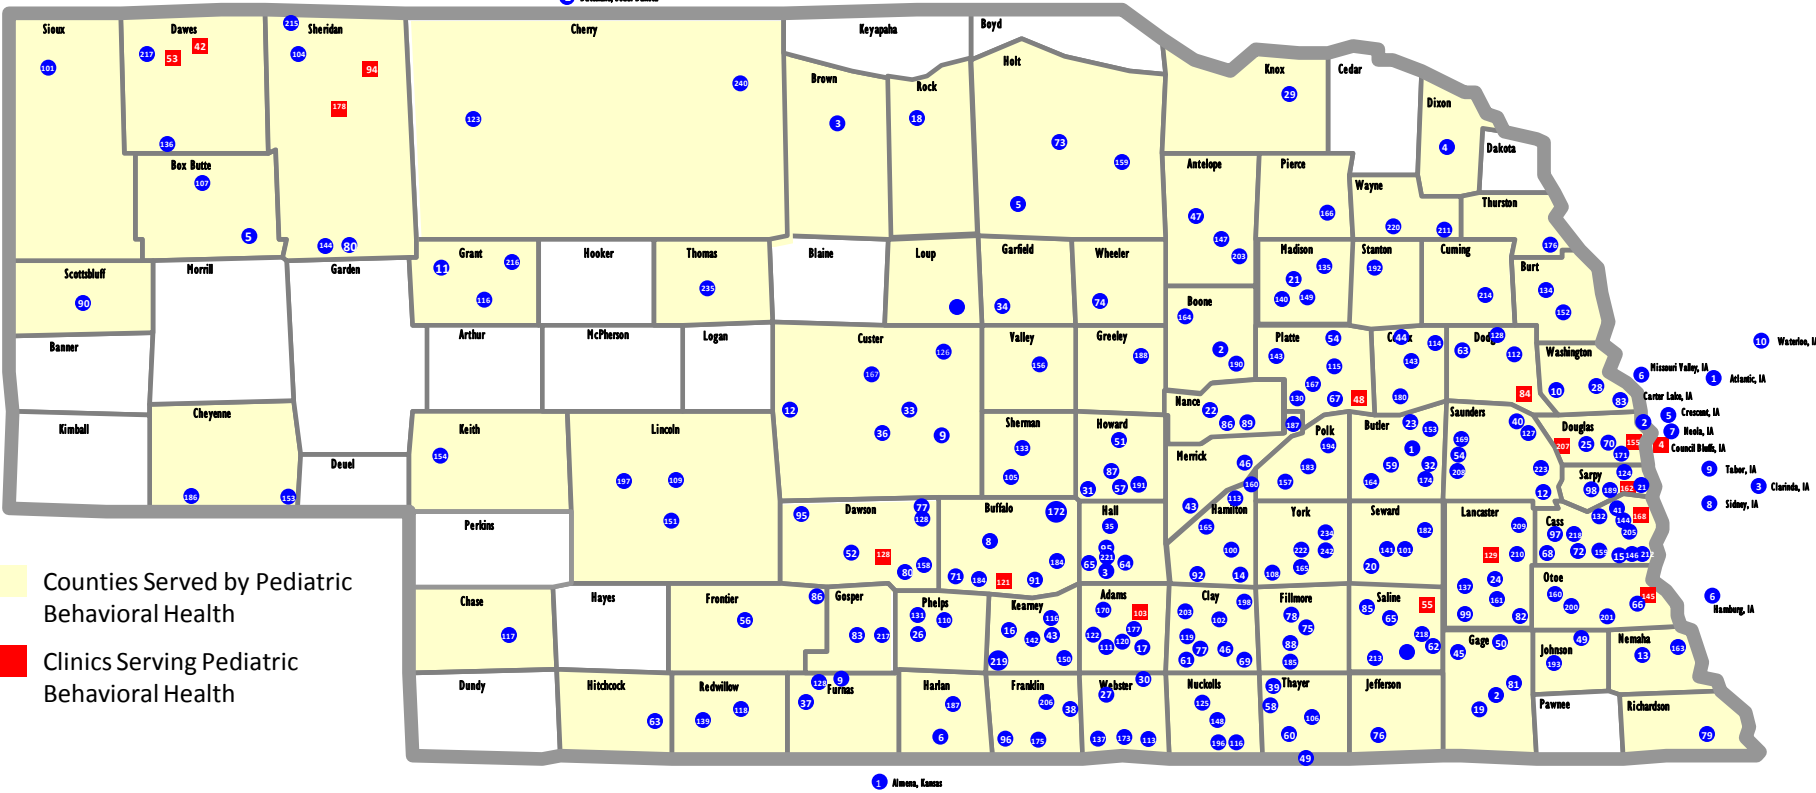

- 3 Pine Ridge, South Dakota
- 2 Murie, South Dakota
- 4 Porcupine, South Dakota
- 1 Batesland, South Dakota

Counties Served by Pediatric Behavioral Health

■ Clinics Serving Pediatric Behavioral Health

Nebraska Cities Served by Munroe-Meyer Pediatric Behavioral Health

Cities Outside of Nebraska Served by MMI Pediatric Behavioral Health

- | | | |
|-------------------|-------------|---------------------|
| IOWA | 5. Crescent | KANSAS |
| 1. Atlantic | 6. Hamburg | 1. Almena |
| 2. Carter Lake | 7. Neola | SOUTH DAKOTA |
| 3. Clarinda | 8. Sidney | 1. Batesland |
| 4. Council Bluffs | 9. Waterloo | 2. Porcupine |