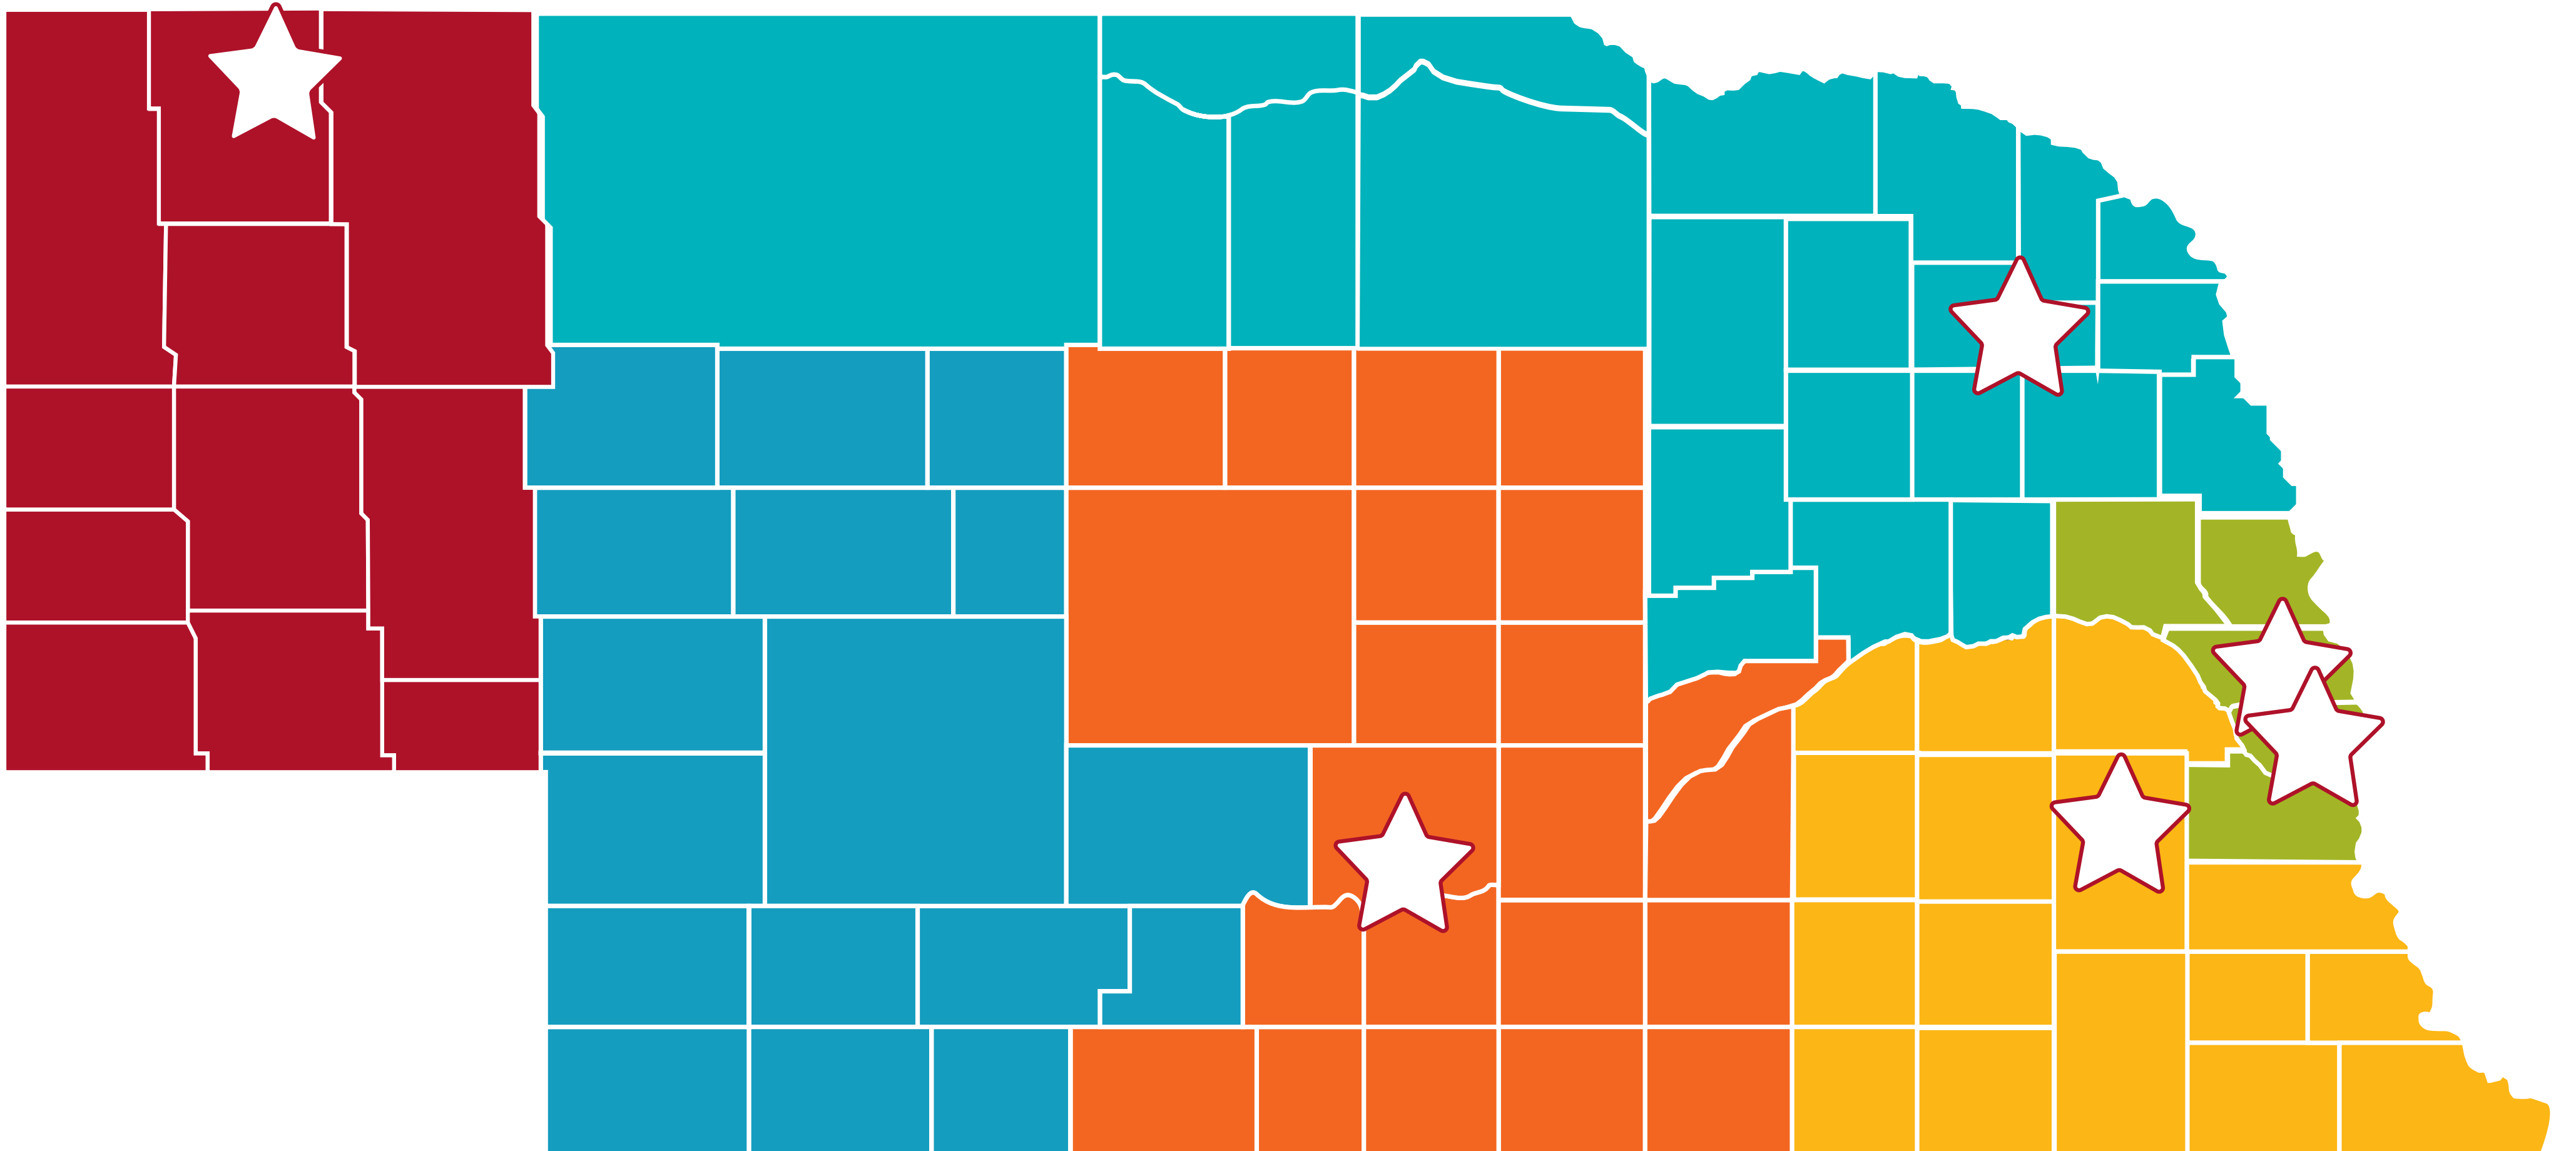

# Welcome to the Behavioral Health Education Seminar

### **COUNSELING**

- Bellevue University – Counseling
- Chadron State – Counseling
- Doane University – Counseling
- UNK – Counseling
- UNO – Counseling
- Wayne State – Counseling

### **PSYCHIATRY**

- Creighton University – Psychiatry Residency Program

### **SOCIAL WORK**

- UNO – Social Work