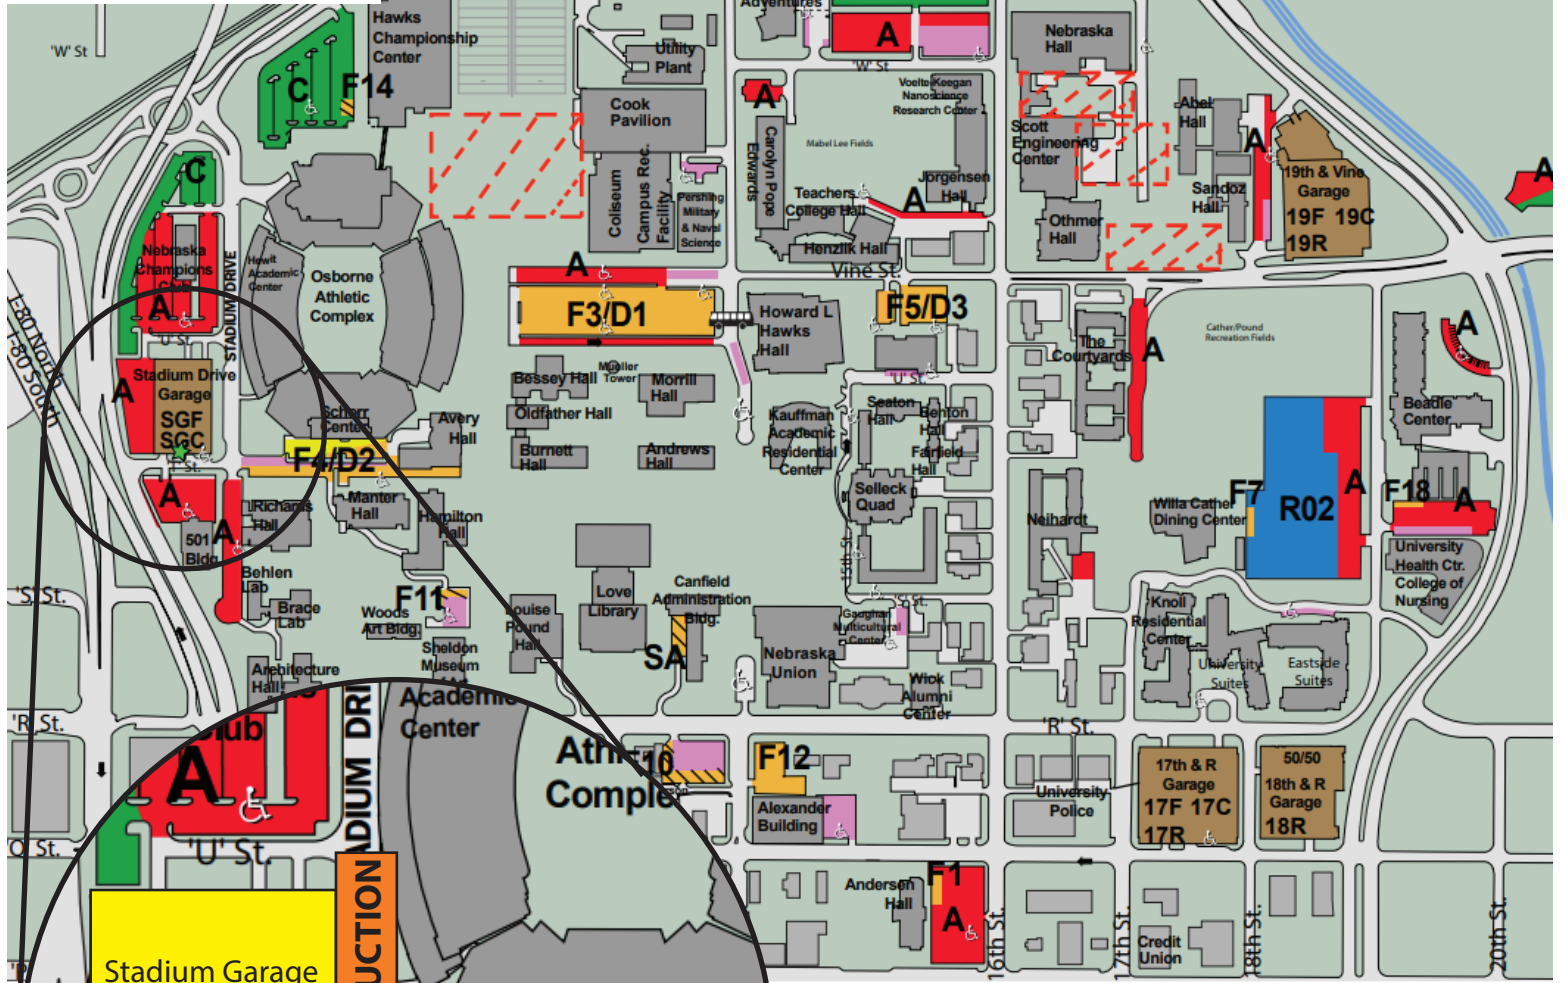

N

PARKING AND TRANSIT SERVICES

Stadium Drive Garage

 **Attendant's Location upon exiting**

 **Direction to get to the entrance**
 go northbound on 10th St
 turn on T St and take the east entrance