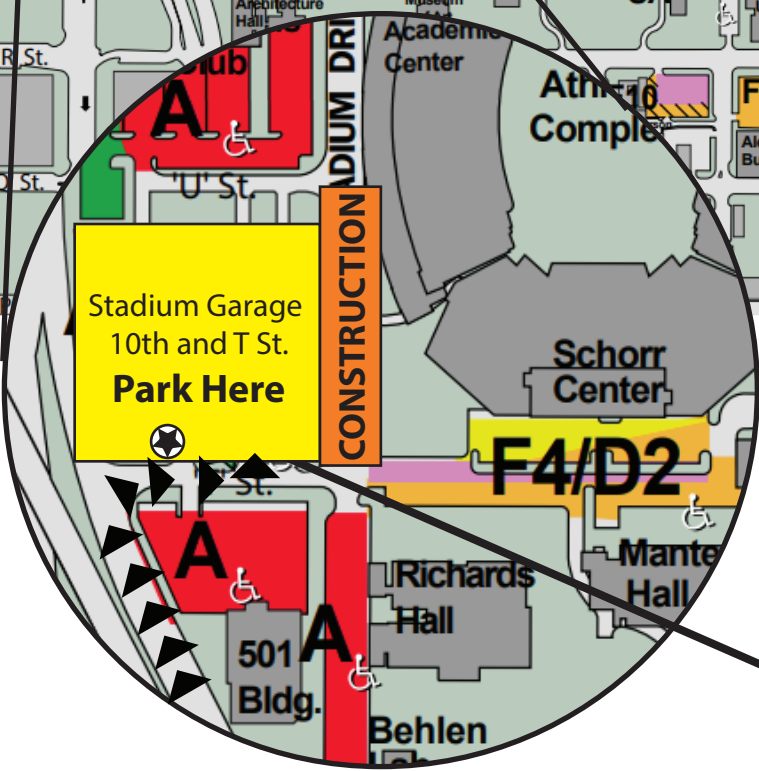

N

PARKING AND TRANSIT SERVICES

Stadium Drive Garage

 **Attendant's Location upon exiting**

 **Direction to get to the entrance**
 go northbound on 10th St
 turn on T St and take the east entrance