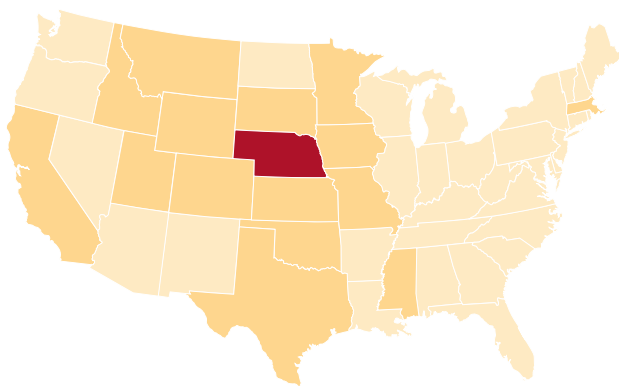

STATES & COUNTRIES REPRESENTED

AVERAGE GPA

AVERAGE SCIENCE GPA

3.74

3.66

AVERAGE DAT

MAJORS

20

AVERAGE AGE

22

age range 19-29

The Dental Class of 2027 represents:

- 17** states
- 7** Nebraska undergraduate schools
- 20** out-of-state undergraduate schools

UNDERGRADUATE COLLEGES & UNIVERSITIES

In-State

- Bryan College of Health Sciences
- Creighton University
- Hastings College
- Nebraska Wesleyan University
- University of Nebraska - Kearney
- University of Nebraska - Lincoln
- University of Nebraska - Omaha