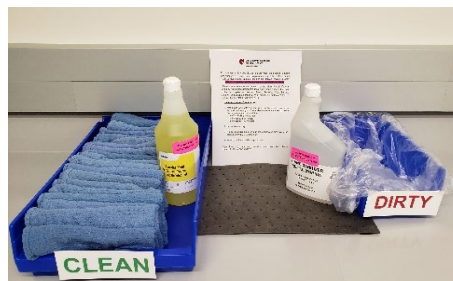

Disinfectant Cleaning Station Locations

If your area needs a cleaning station or cleaning supplies refilled, please contact Environmental Services (EVS) at 402-559-4073.

<u>Building</u>	<u>Location</u>
Administration Center	1st Floor - Lobby Area
Administration Center	2nd Floor - Near Elevator
Administration Center	3rd Floor
Administration Center	4th Floor
Administration Center	5th Floor
Annex 10/4230 Building	1st Floor
Annex 10/4230 Building	2nd Floor
Annex 10/4230 Building	3rd Floor
Annex 14	2020
Annex 14	2013
Annex 22	1012 - Breakroom
Annex 23	Grounds Office
Academic Research Services	2006 - Commons Area
Academic Research Services	1st Floor - Breakroom
Bennett Hall	2020
Bennett Hall	2011
Bennett Hall	3003
Bennett Hall	3011
Bennett Hall	3013B
Bennett Hall	3014J
Bennett Hall	4001
Bennett Hall	4005C
Bennett Hall	4012
Bennett Hall	4016
Bennett Hall	4016
Bennett Hall	5003
Bennett Hall	5005
Bennett Hall	5012
Bennett Hall	6002
Bennett Hall	6003
Bennett Hall	6005
Bennett Hall	6006
Center for Nursing Science	2027
Center for Nursing Science	2046
Center for Nursing Science	2047
Center for Nursing Science	3rd fl Lobby Area
Center for Nursing Science	3030