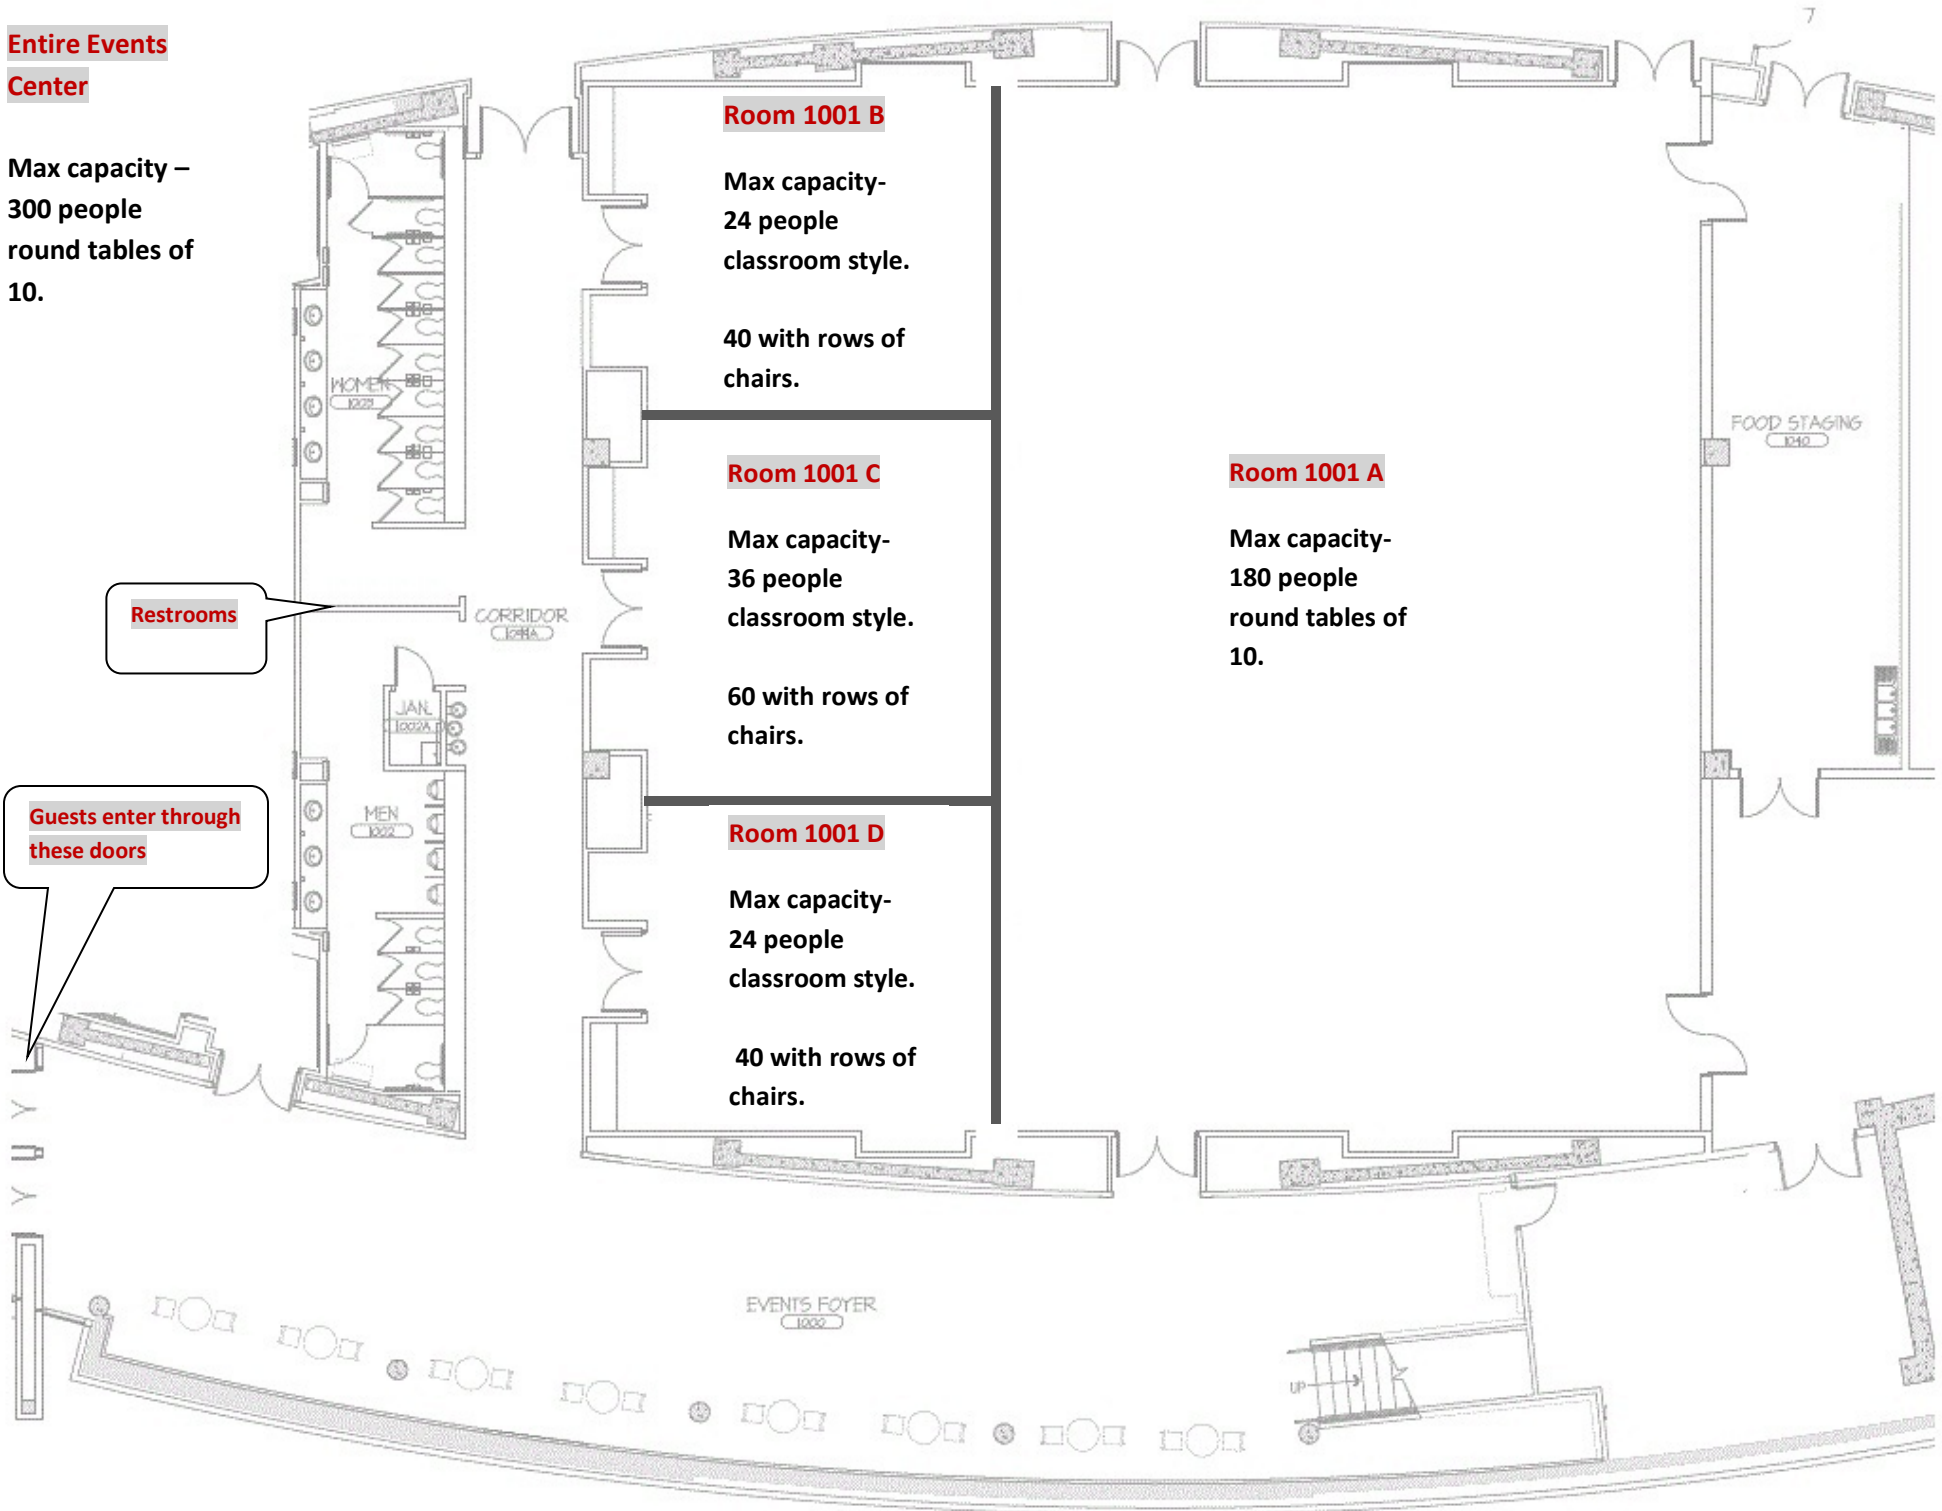

**Entire Events Center**

Max capacity – 300 people round tables of 10.

**Room 1001 B**

Max capacity- 24 people classroom style.

40 with rows of chairs.

**Room 1001 C**

Max capacity- 36 people classroom style.

60 with rows of chairs.

**Room 1001 D**

Max capacity- 24 people classroom style.

40 with rows of chairs.

**Room 1001 A**

Max capacity- 180 people round tables of 10.

Restrooms

Guests enter through these doors

FOOD STAGING 1040

EVENTS FOYER 1022

UP