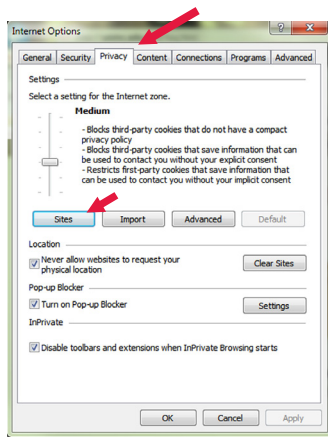

FOR INTERNET EXPLORER USERS

1. Choose **Internet Options** under the **Tools** menu located at the top right of your browser window.

2. Select the **Privacy** tab and click on the **Sites** button.

3. Type <http://cmetracker.net> in the text area labeled **Address of website**. Click **Allow**. Then, click **OK**.