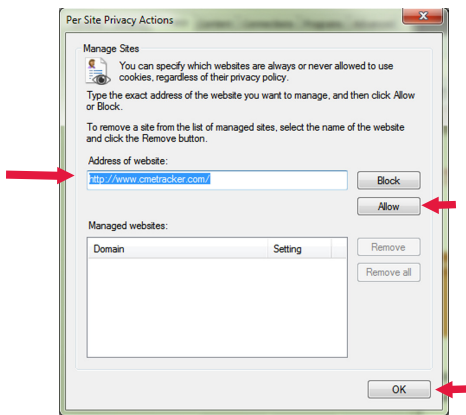

FOR INTERNET EXPLORER USERS

1. Choose **Internet Options** under the **Tools** menu located at the top right of your browser window.

2. Select the **Privacy** tab and click on the **Sites** button.

3. Type <http://cmetracker.net> in the text area labeled **Address of website**. Click **Allow**. Then, click **OK**.