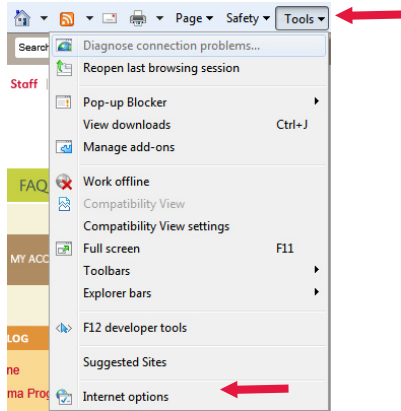

Accept cmetracker.net cookie on your computer

The UNMC Center for Continuing Education registration system is powered by CME Tracker. To ensure that the site works properly with your Web browser, we recommend that you allow cmetracker.net to set a cookie on your computer. By allowing cmetracker.net, you are NOT allowing EVERYONE and this will not affect your computer privacy settings for other web sites.

FOR INTERNET EXPLORER USERS

1. Choose **Internet Options** under the **Tools** menu located at the top right of your browser window.