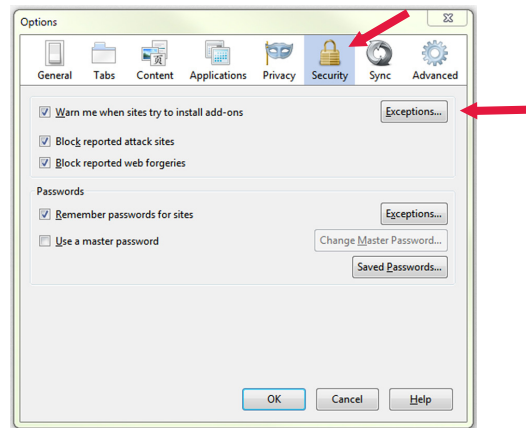

2. Select the **Security** tab and click on **Exceptions**.