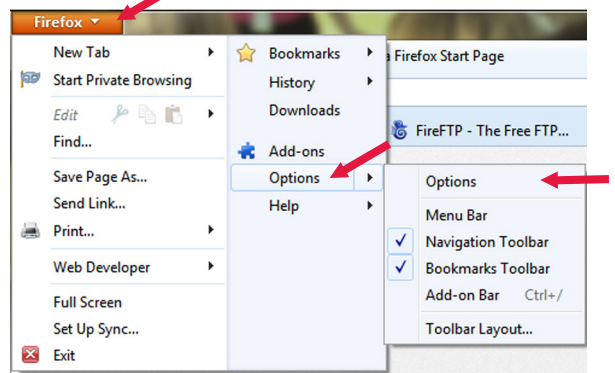

FOR FIREFOX USERS

1. Click the **Firefox** button at the top then choose **Options**, and then **Options**.