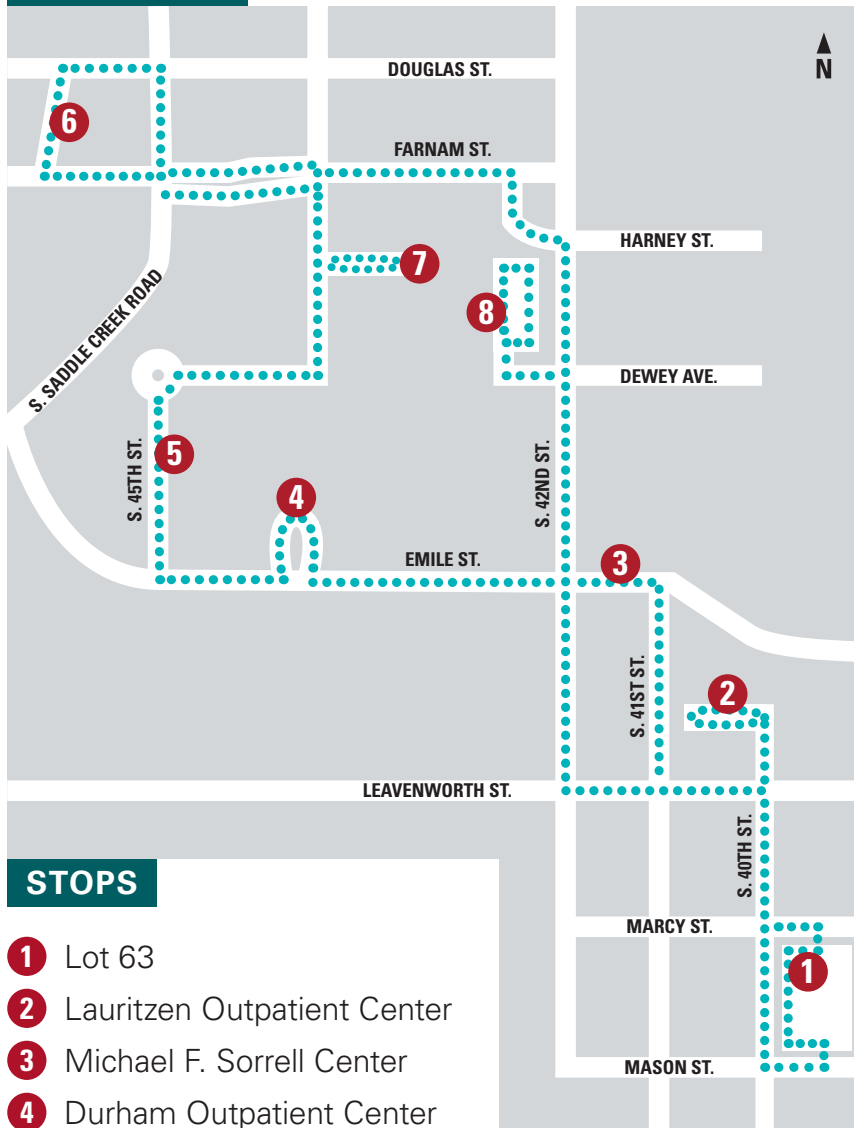

NEBRASKA MEDICINE AND UNMC SHUTTLE SERVICE

ROUTE MAP

STOPS

- 1 Lot 63
- 2 Lauritzen Outpatient Center
- 3 Michael F. Sorrell Center
- 4 Durham Outpatient Center
- 5 Fred & Pamela Buffett Cancer Center
- 6 Lots 56 and 57
- 7 Kiewit Tower and Doctors Building South
- 8 Clarkson Tower