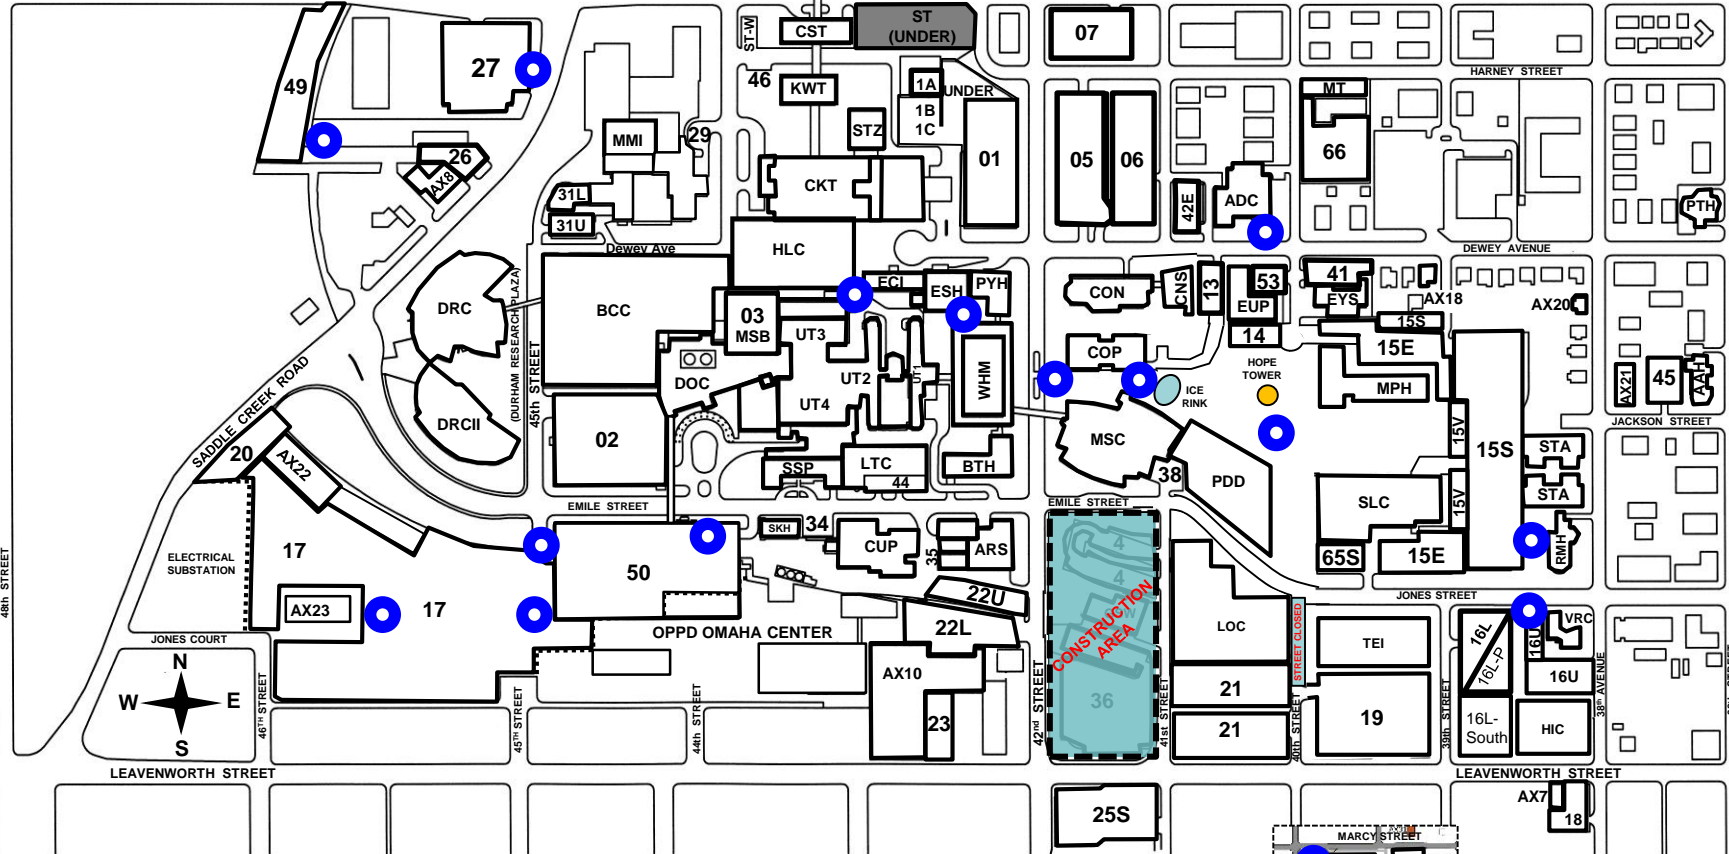

DODGE STREET

DODGE STREET

University of Nebraska
Medical Center
Nebraska Medicine

Emergency Blue Light Phones
can be used to report
Emergencies and to contact
Security.

Smoking is NOT Permitted on the UNMC
or Nebraska Medicine Campuses

FARNAM STREET

FARNAM STREET

CAMPUS PARKING LOTS – EMERGENCY BLUE LIGHT PHONES