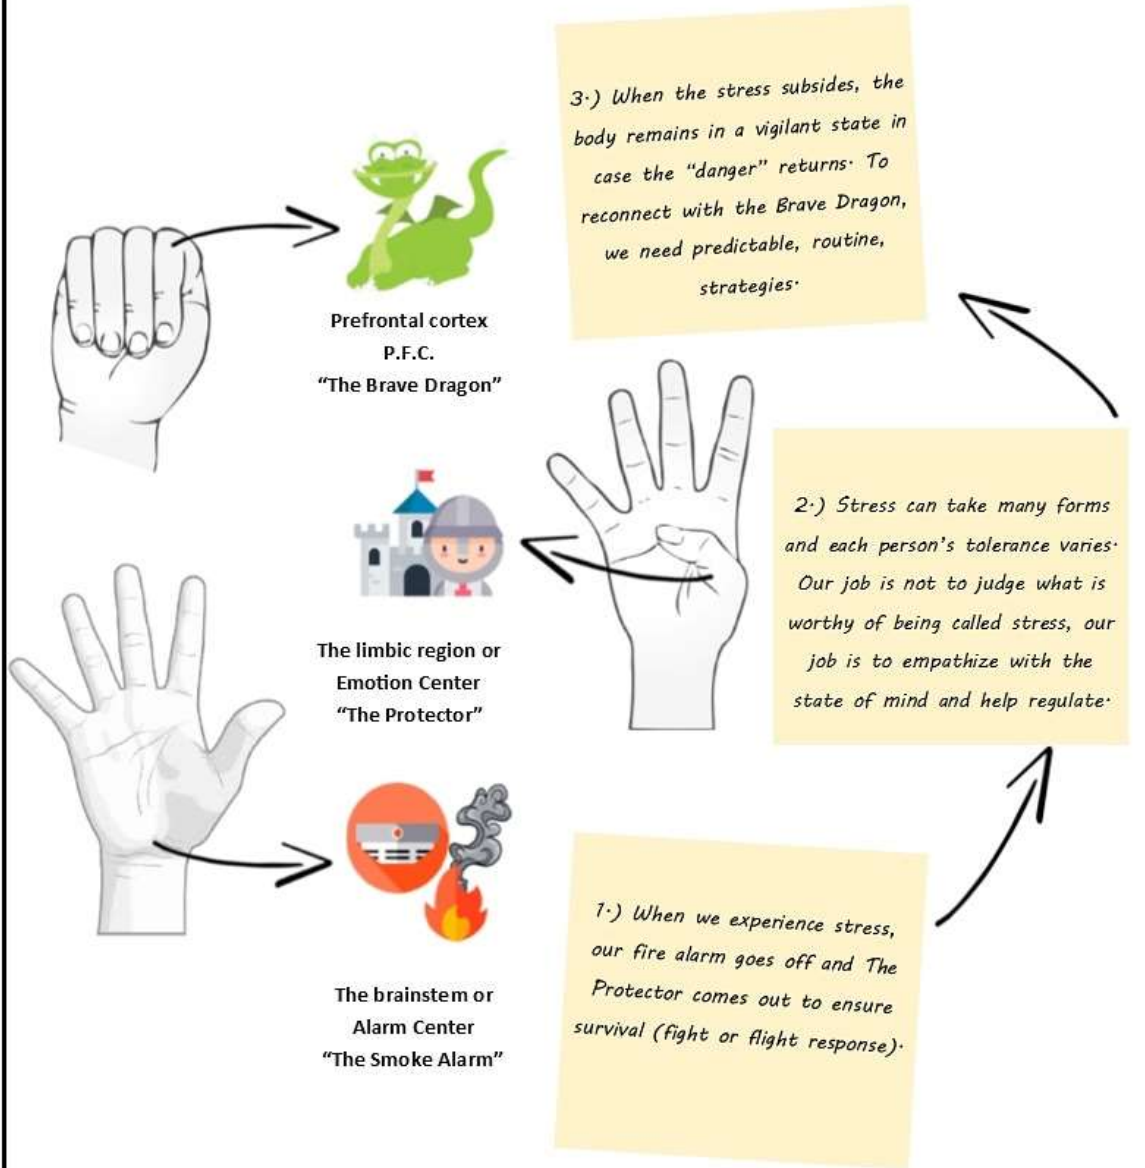

# The Hand Model of the Brain

When we “Flip our Lid”, our survival instinct takes over

Adapted from Dr. Daniel J. Siegel's Hand Model of the Brain found in *Mindsight: The New Science of Personal Transformation* (Bantam Books, 2010)